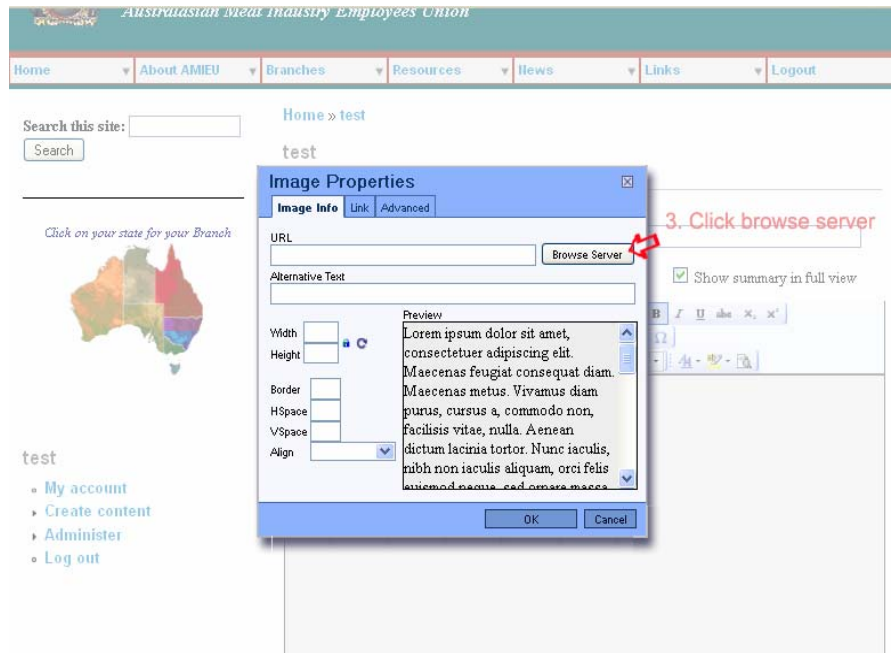

- My account
- Create content
- Administer
- Log out

2. Click the  insert / edit image icon

Australasian Meat Industry Employees Union

Home About AMIEU Branches Resources News Links Logout

Search this site:  Search

Home » test

test

View Edit

Title:

test

Show summary in full view

Body:

test test test test

test test test

test test test

test

- My account
- Create content
- Administer
- Log out

3. Click the **Brows server** button.

4. Choose image file(s) you want to have it / them on your page

\*\* When you click an image file, it will show in the box below.